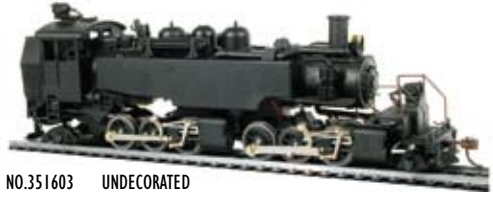

NO.351602 UINTAH

NO.351603 UNDECORATED

**SERIES 389 0-6-0 GOAT SWITCHER WITH TENDER- B7 & B8A**

NO.389001 READING

NO.389002 SANTA FE

NO.389003 SOUTHERN

NO.389005 RIO GRANDE

**SERIES 393 0-6-0 TANK SWITCHER**