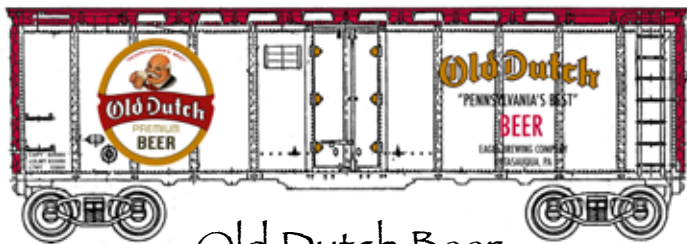

METALTRAIN

HO
SCALE

ALL NEW METALTRAIN BEER CARS

STOUT

Set No. 2006 41' Reefer Beer Car Set-#1

- "Six Pack" with Handle
- Limited Quantities
- MSRP \$101.88

Old Dutch Beer
PENNSYLVANIA

Yankee Beer
NEW YORK