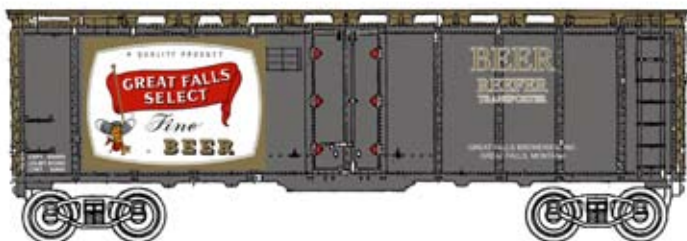

METALTRAIN

HO
SCALE

ALL NEW METALTRAIN BEER CARS

STOUT

Set No. 2006 41' Reefer Beer Car Set-#1

- "Six Pack" with Handle
- Limited Quantities
- MSRP \$101.88

Old Dutch Beer
PENNSYLVANIA

Yankee Beer
NEW YORK

Storck Club Beer
WISCONSIN

Harvard Beer
MASSACHUSETTS

Great Falls Select Beer
MONTANA

Ace Beer
IOWA

MAGNETIC KNUCKLE COUPLERS
INSTALLED

HEIRLOOM QUALITY • STATE OF THE ART DETAILING

MODEL POWER • 180 SMITH STREET, FARMINGDALE, NY 11735 • 631-694-7022 • FAX 631-694-7133