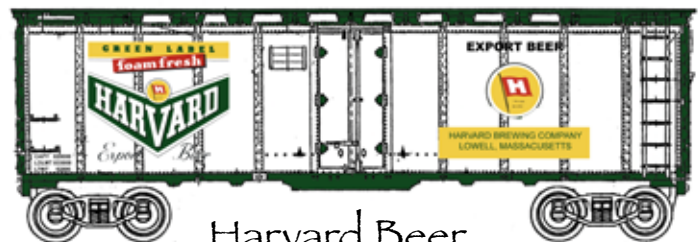

METALTRAIN

HO
SCALE

ALL NEW METALTRAIN BEER CARS

STOUT

Set No. 2006 41' Reefer Beer Car Set-#1

- "Six Pack" with Handle
- Limited Quantities
- MSRP \$101.88

Old Dutch Beer
PENNSYLVANIA

Yankee Beer
NEW YORK

Storck Club Beer
WISCONSIN

Harvard Beer
MASSACHUSETTS

Great Falls Select Beer
MONTANA

Ace Beer
IOWA

MAGNETIC KNUCKLE COUPLERS
INSTALLED

HEIRLOOM QUALITY • STATE OF THE ART DETAILING

MODEL POWER • 180 SMITH STREET, FARMINGDALE, NY 11735 • 631-694-7022 • FAX 631-694-7133